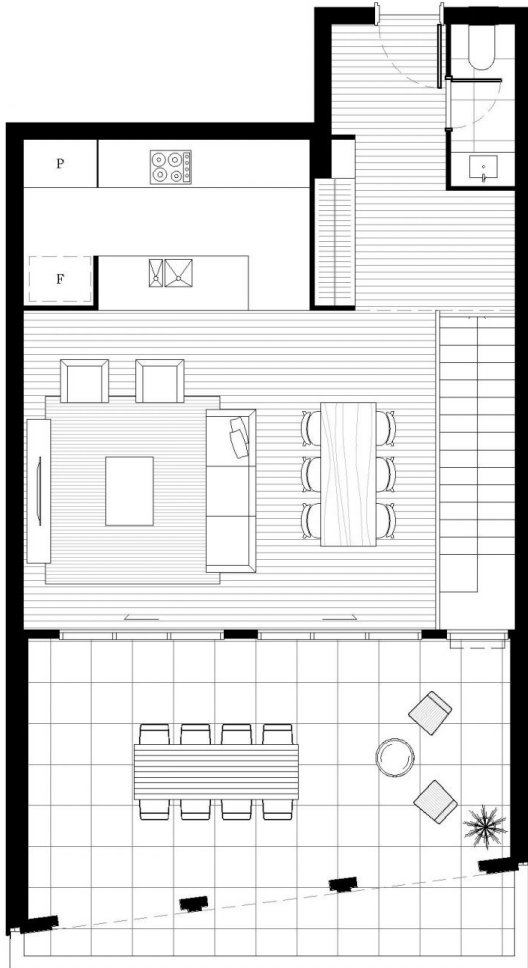

THE PARKS
RESIDENCES
RED HILL

RESIDENCE

37

2 Bedroom
2 Bathroom

Internal 144sqm
External 58sqm
Total 202sqm

P Pantry
F Fridge
L Laundry
SC Screen

FLOORPLATE

MASTER PLAN

DOMA

Colliers