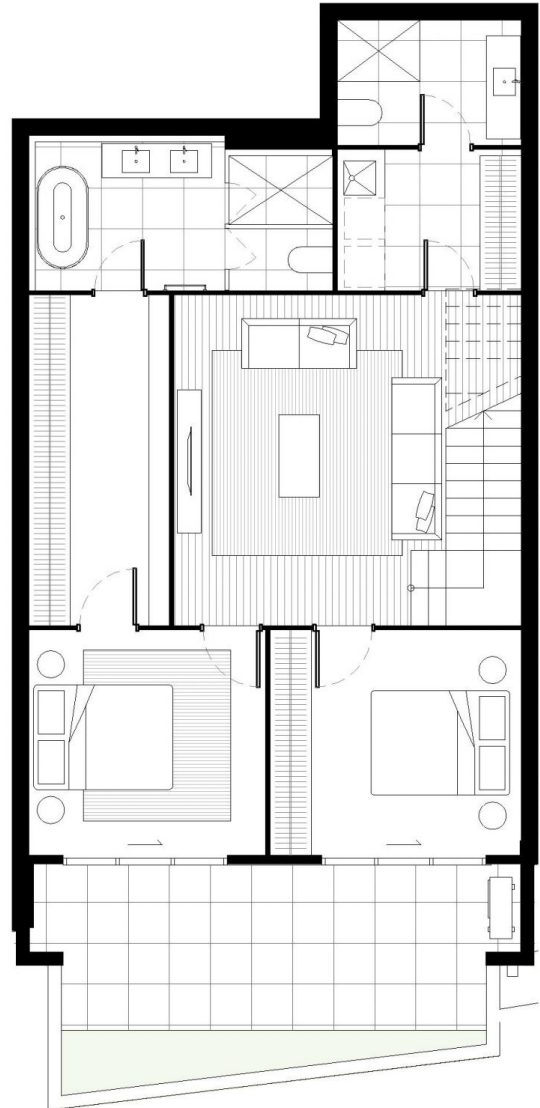

THE PARKS
RESIDENCES
RED HILL

RESIDENCE

37

2 Bedroom
2 Bathroom

Internal 144sqm
External 58sqm
Total 202sqm

P Pantry
F Fridge
L Laundry
SC Screen

FLOORPLATE

MASTER PLAN

DOMA

Colliers