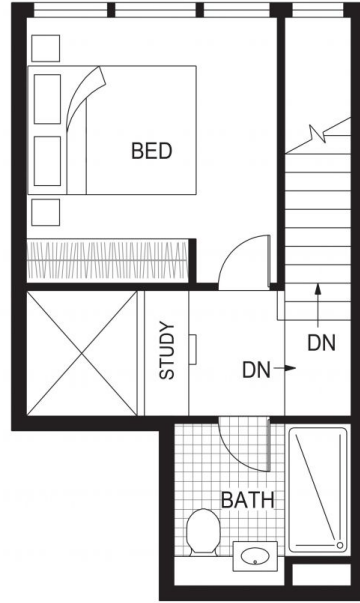

THE CAPITOL

LONDON CIRCUIT • CANBERRA

BORIS.

1316, 39 London Circuit, Canberra City

FLOOR PLAN