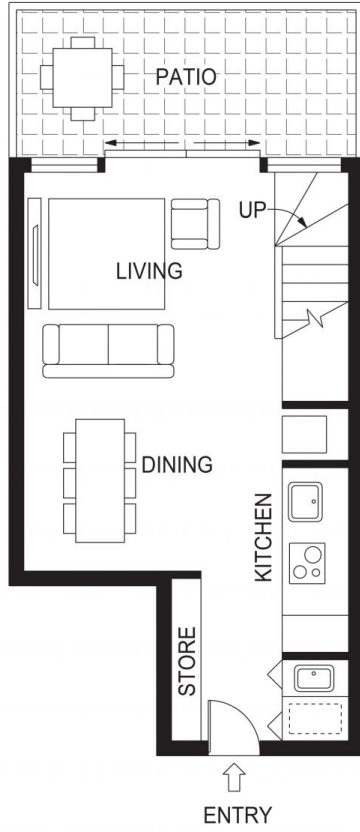

THE CAPITOL

LONDON CIRCUIT • CANBERRA

BORIS.

1316, 39 London Circuit, Canberra City

FLOOR PLAN