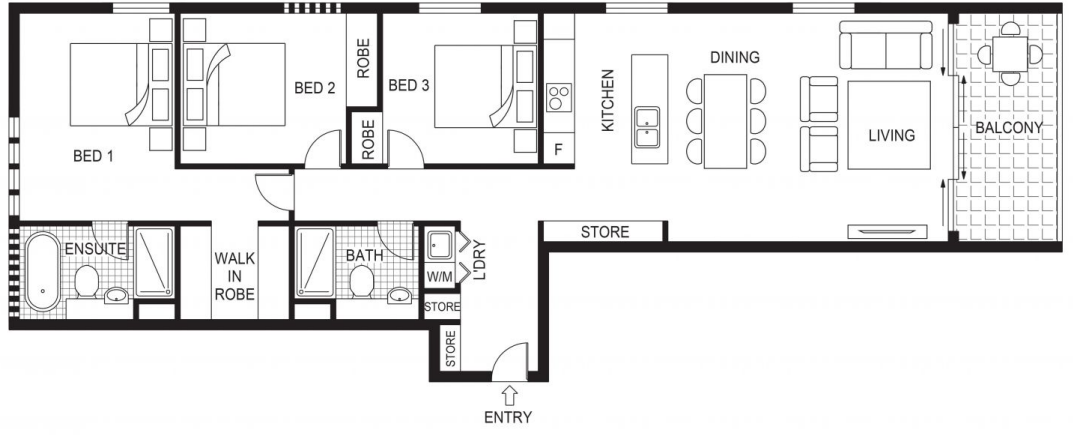

THE CAPITOL

LONDON CIRCUIT • CANBERRA

BORIS.

FLOOR PLAN

810, 39 London Circuit, Canberra City