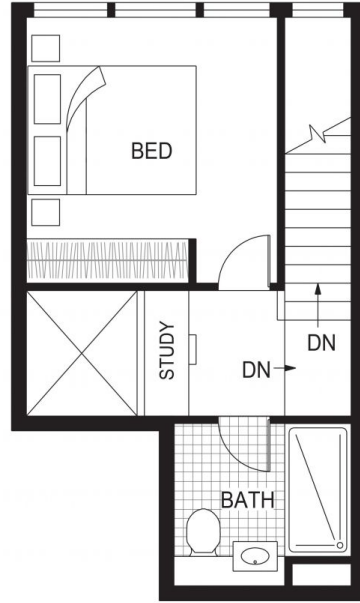

THE CAPITOL

LONDON CIRCUIT • CANBERRA

BORIS.