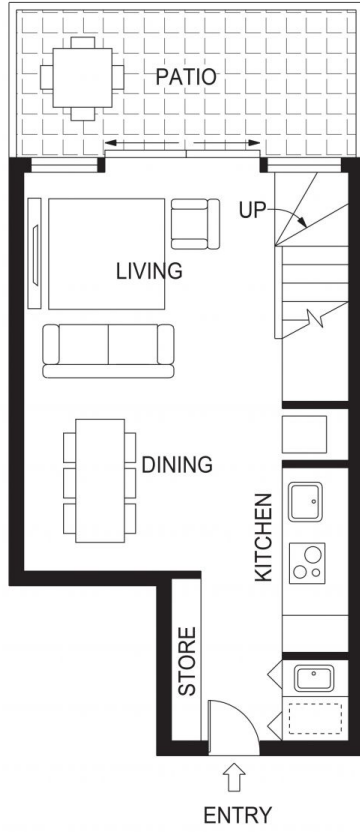

THE CAPITOL

LONDON CIRCUIT • CANBERRA

BORIS.